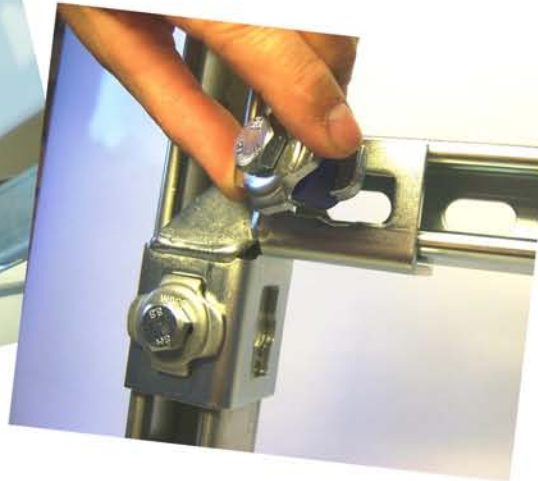

Kwikstrut

The System with
the "Right Turn"

- Plug in
- Turn Right
- Fix
- Adjust
- Tighten (abt 40Nm)

Advantages

- **Cost savings in Assembly**
- **Mounting time Cut in half**
- **Number of parts Reduced by 50%**

Kwikstrut !

- **One Man System**
- **Remounting features**
- **Extensive Program for all Requirements**
- **Minimal number of System parts**

QUALITÄTS-MANAGEMENT
Wir sind zertifiziert
Regelmäßige freiwillige
Überwachung nach ISO 9001:2000